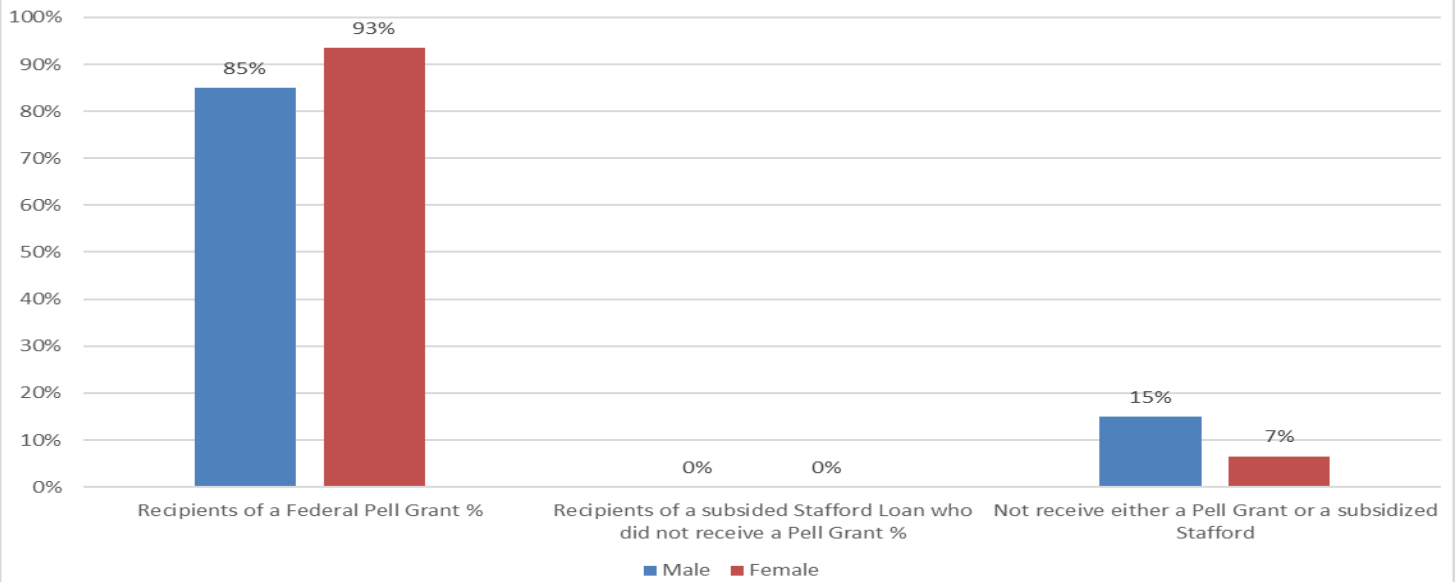

**Cohort 2017**  
 Percent ( %) Of new students seeking a degree (bachellor's, associates)  
 within 150% of normal academic program completion time receiving  
 Federal financial aid (Title IV) by gender  
 PUCPR Arecibo Campus

**Cohort 2017**  
 Percent ( %) Of new students seeking a degree (bachellor's, associates,  
 technical certificates) within 150% of normal academic program completion  
 time receiving Federal financial aid (Title IV) by gender  
 PUCPR Mayagüez Campus

**Cohort 2017**  
 Percent (%) Of new students seeking a degree (bachellor's, associates)  
 within 150% of normal academic program completion time receiving  
 Federal financial aid (Title IV) by gender  
 PUCPR Ponce Campus