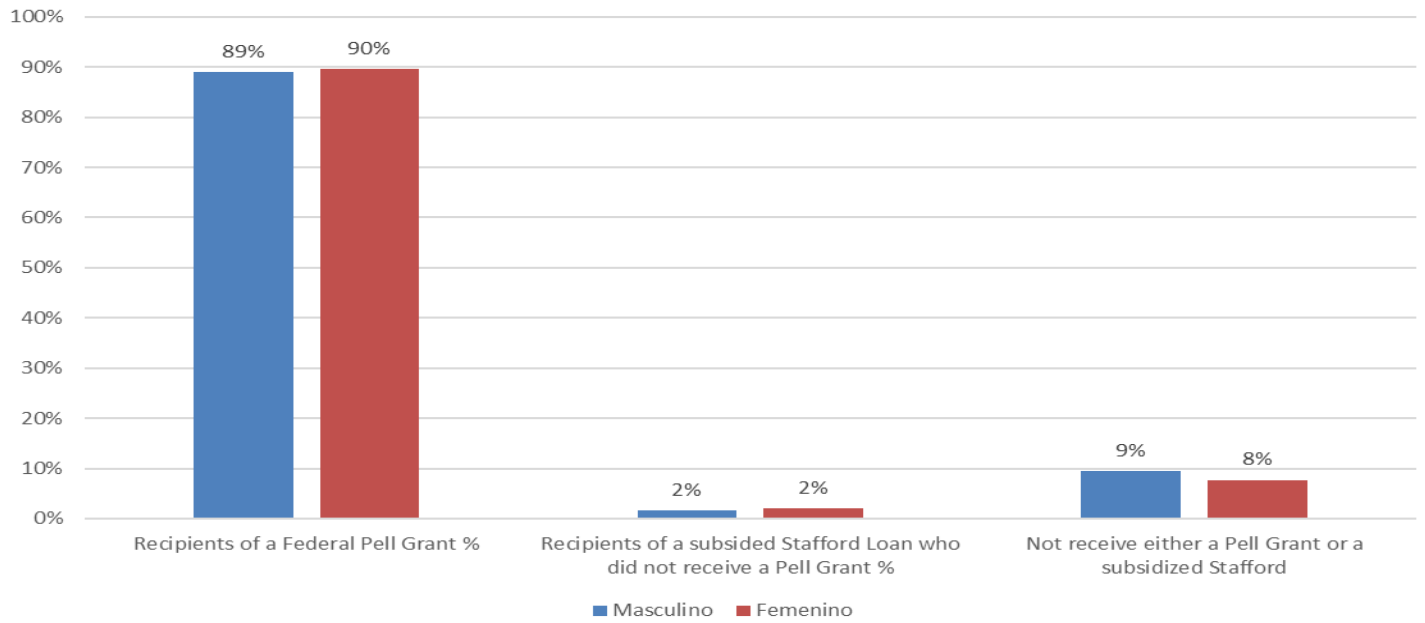

**Cohort 2017**  
 Percent ( %) Of new students seeking a degree (bachellor's, associates)  
 within 150% of normal academic program completion time receiving  
 Federal financial aid (Title IV) by gender  
 PUCPR Arecibo Campus

**Cohort 2017**  
 Percent ( %) Of new students seeking a degree (bachellor's, associates,  
 technical certificates) within 150% of normal academic program completion  
 time receiving Federal financial aid (Title IV) by gender  
 PUCPR Mayagüez Campus

**Cohort 2017**  
 Percent (%) Of new students seeking a degree (bachellor's, associates)  
 within 150% of normal academic program completion time receiving  
 Federal financial aid (Title IV) by gender  
 PUCPR Ponce Campus