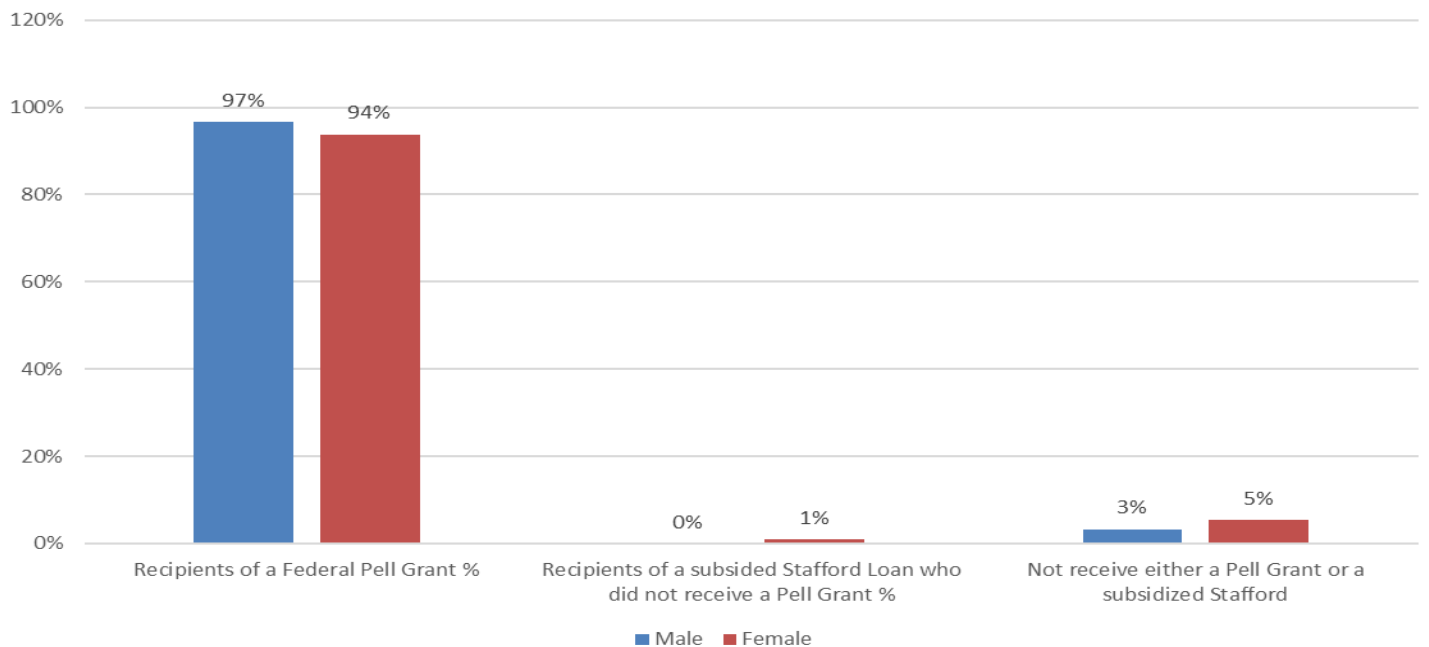

**Cohort 2017**  
 Percent ( %) Of new students seeking a degree (bachellor's, associates)  
 within 150% of normal academic program completion time receiving  
 Federal financial aid (Title IV) by gender  
 PUCPR Arecibo Campus

**Cohort 2017**  
 Percent ( %) Of new students seeking a degree (bachellor's, associates,  
 technical certificates) within 150% of normal academic program completion  
 time receiving Federal financial aid (Title IV) by gender  
 PUCPR Mayagüez Campus